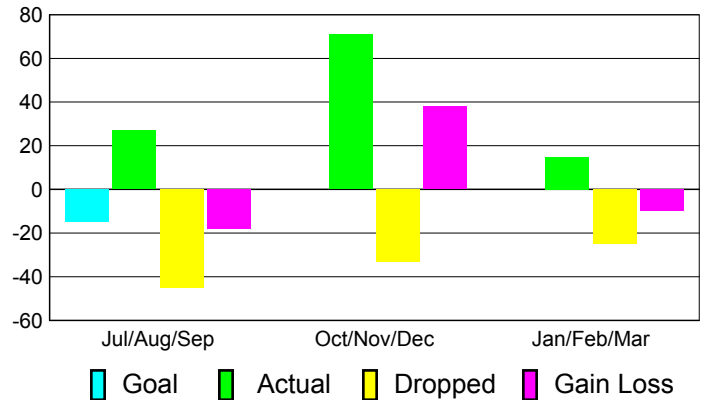

Membership Results 2010-2011

Goal, New, Dropped, Gain/Loss

Comparison of Membership Gain/Loss

Current Year Compared to the Previous Year