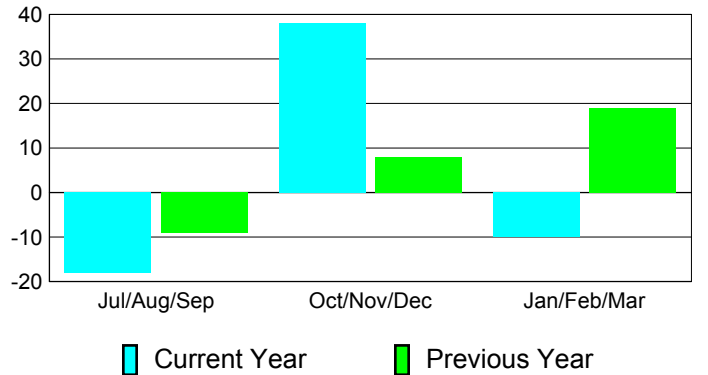

**Membership Results
2010-2011**

**Membership
2009-2010**

Month	Net Memb Goal	Actual New Memb	Actual Dropped Memb	Gain/Loss of Memb	Gain/Loss of Memb
Jul/Aug/Sep	-15	27	-45	-18	-9
Oct/Nov/Dec	0	71	-33	38	8
Jan/Feb/Mar	0	15	-25	-10	19
Totals	-15	113	-103	10	18

Membership Results 2010-2011

Goal, New, Dropped, Gain/Loss

Comparison of Membership Gain/Loss

Current Year Compared to the Previous Year

Gender Comparison 2010-2011

Jul/Aug/Sep

Oct/Nov/Dec

Jan/Feb/Mar